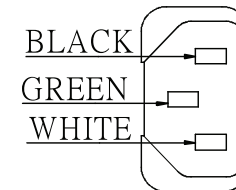

NEMA 5-15P
DOWN ANGLE

MARKING:

IEC-60320-C13